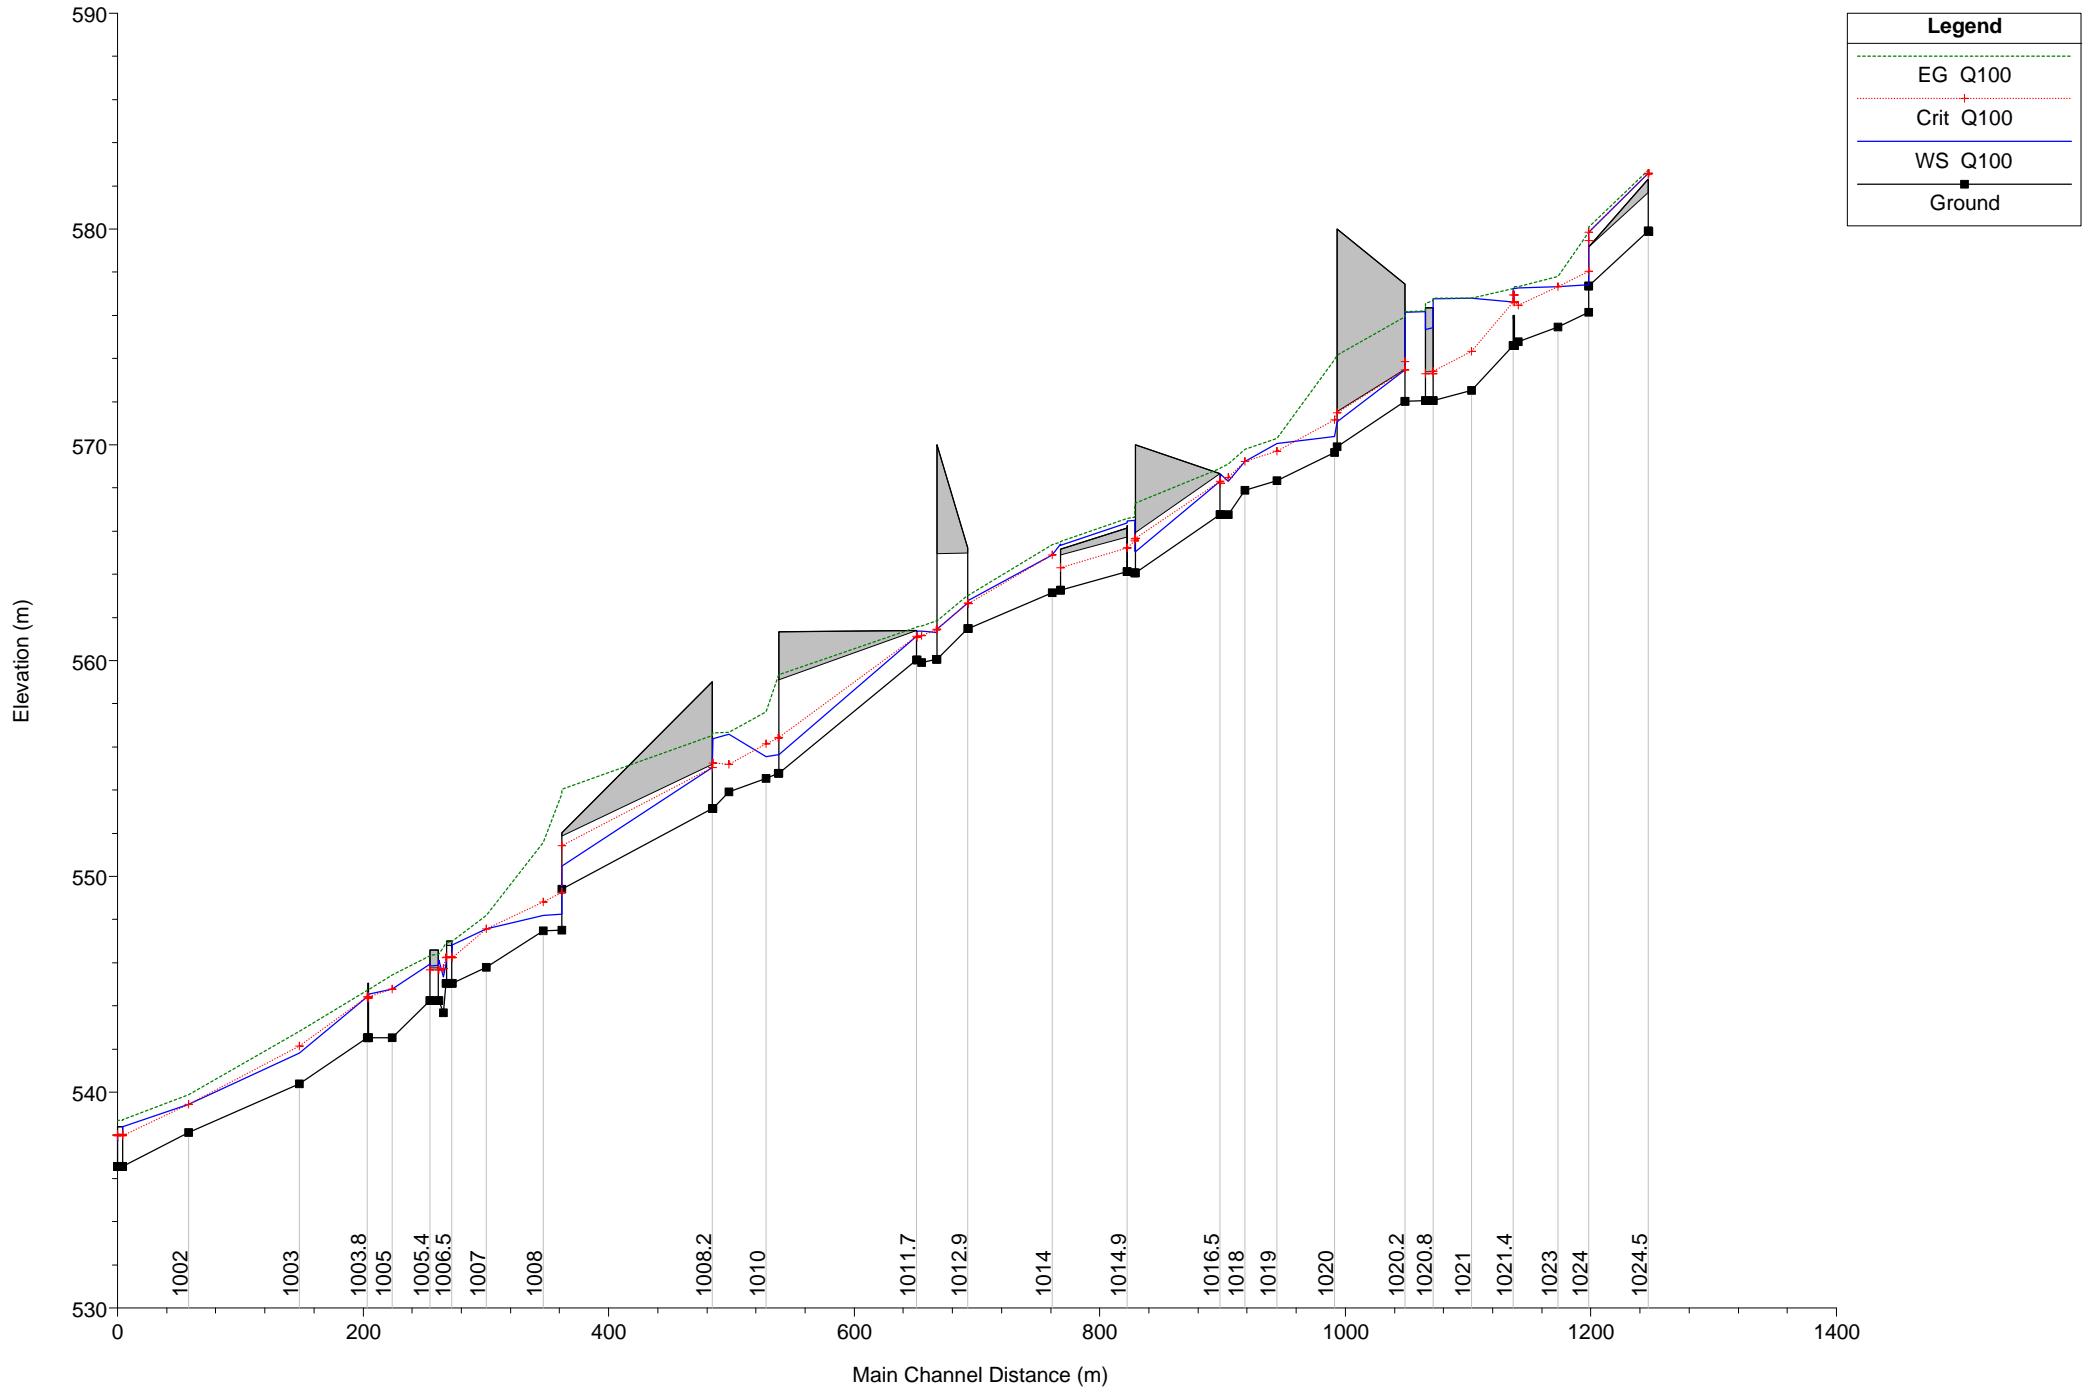

gourny Plan: Plan 01
Geom: GEA_gourny Petit Volvon

Orzon Plan: Plan 01

Legend	
EG Q100	(Green dashed line)
Crit Q100	(Red dotted line with '+')
WS Q100	(Blue solid line)
Ground	(Black solid line with square)

volvon Plan: Plan 01
Geom: GEA_volvon Petit Volvon

volvon Plan: Plan 01
Geom: GEA_volvon