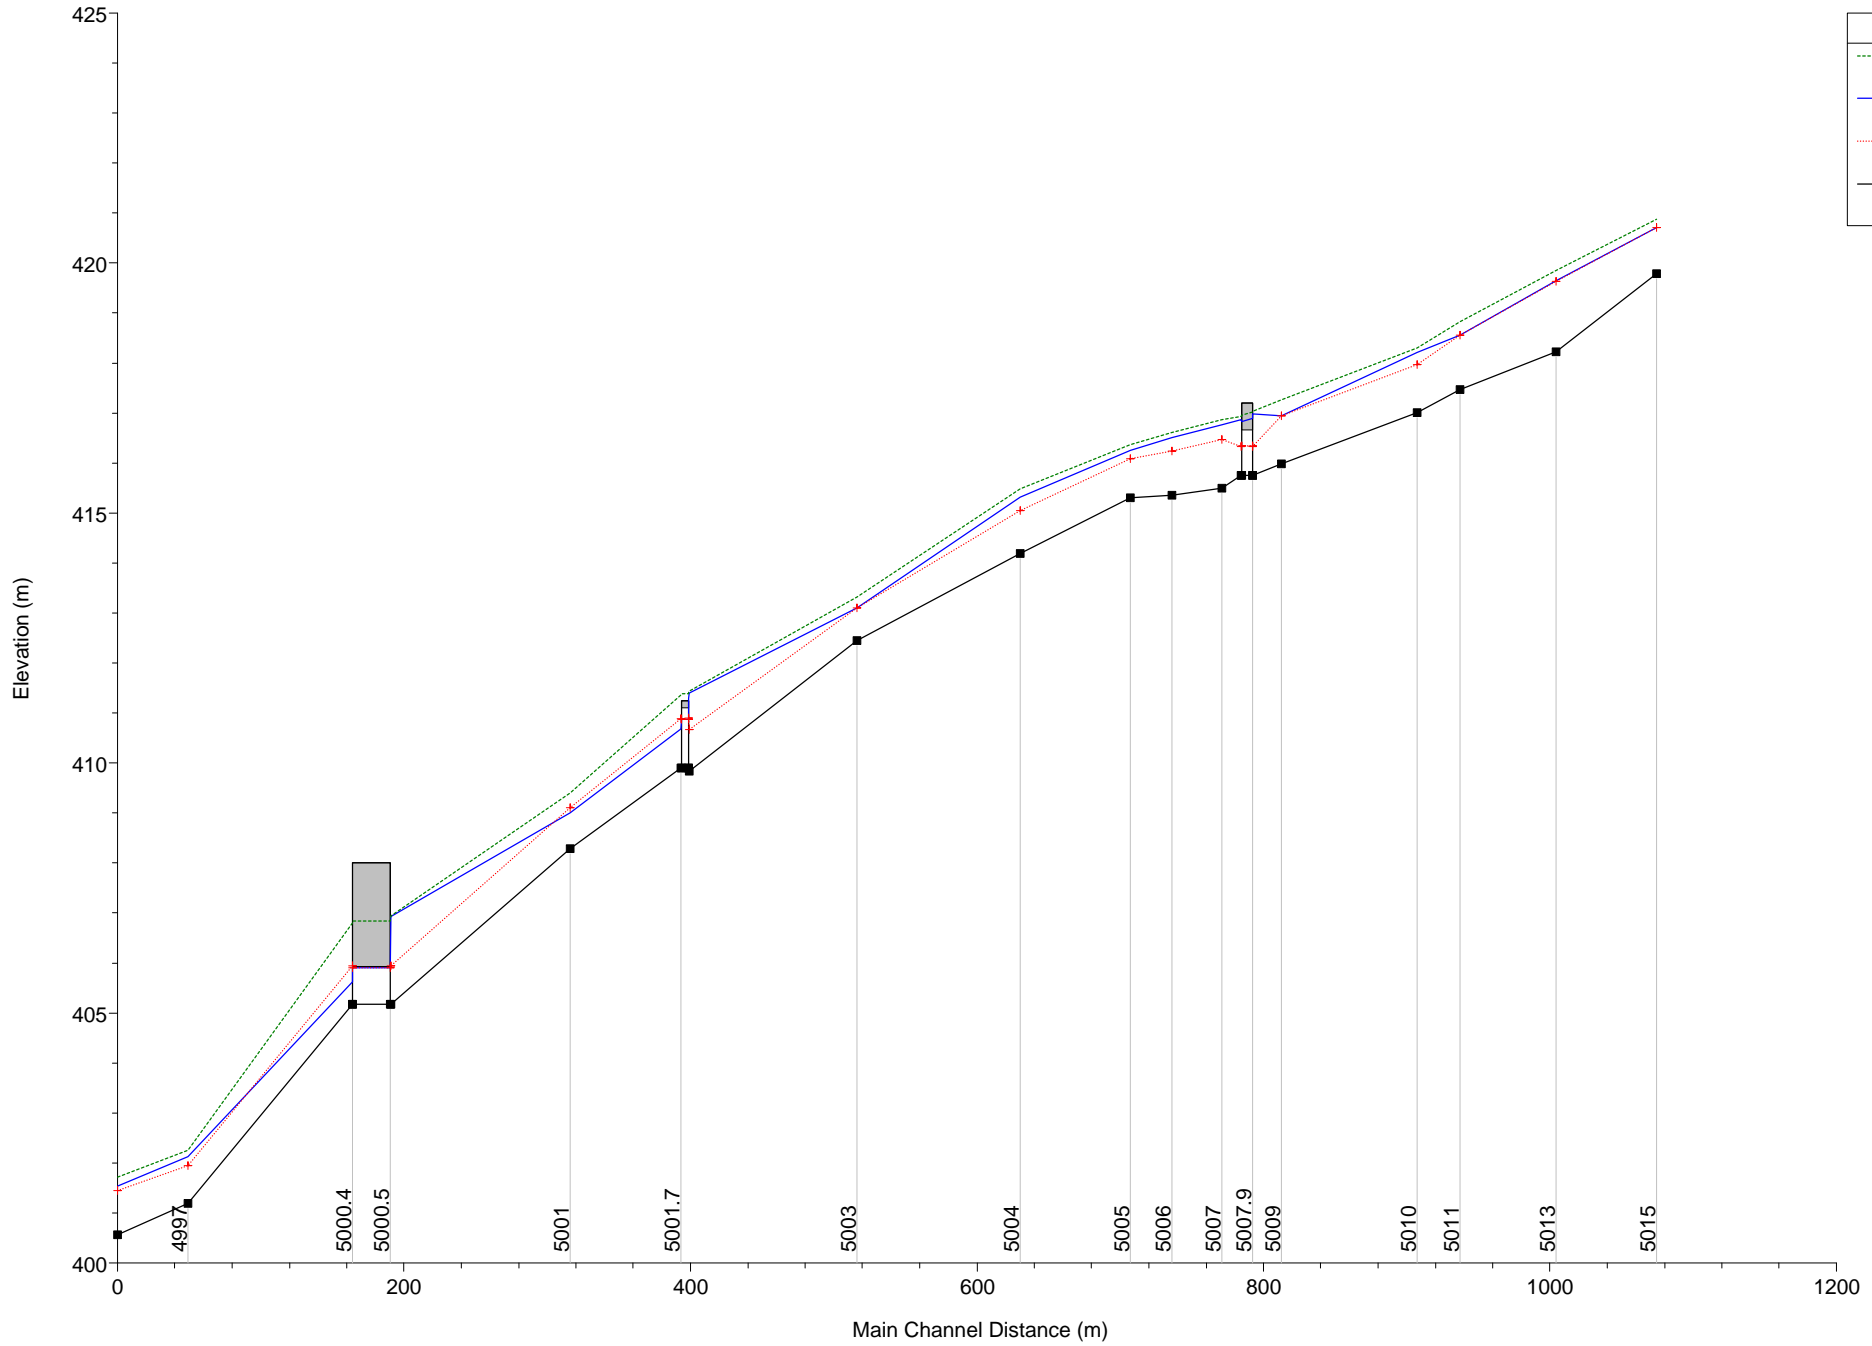

gourny Plan: Plan 01
Geom: GEA_gourny Petit Volvon

Orzon Plan: Plan 01

Legend	
EG Q100	(Green dashed line)
Crit Q100	(Red dotted line with '+')
WS Q100	(Blue solid line)
Ground	(Black solid line with square)

volvon Plan: Plan 01
Geom: GEA_volvon Petit Volvon

volvon Plan: Plan 01
Geom: GEA_volvon