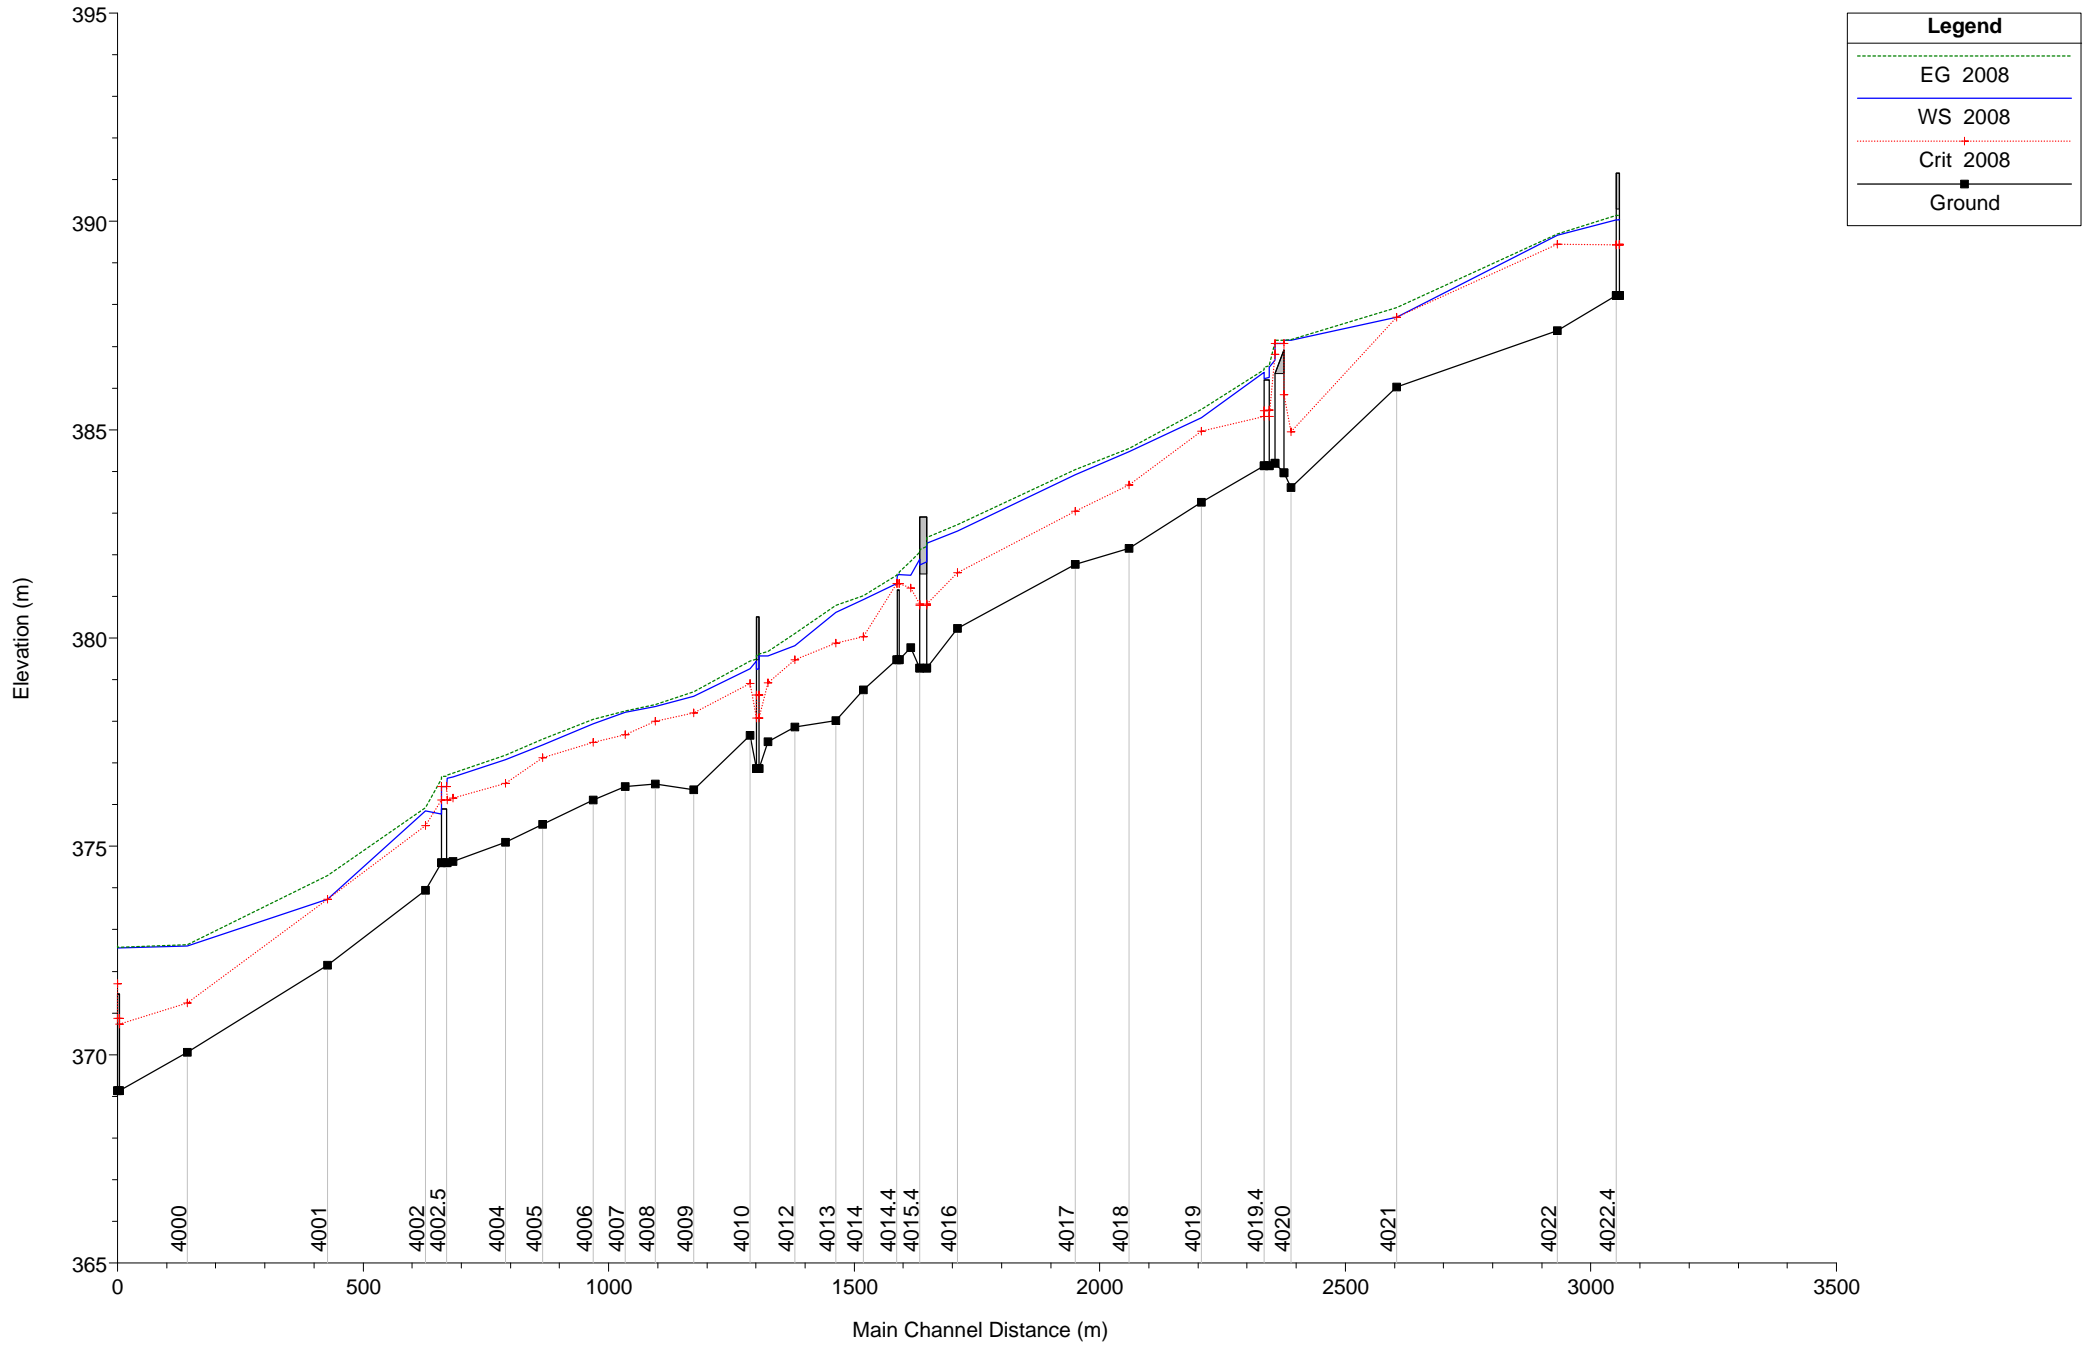

gourny Plan: Plan 01
Geom: GEA_gourny Petit Volvon

Orzon Plan: Plan 01

Legend	
EG Q100	(Green dashed line)
Crit Q100	(Red dotted line with '+')
WS Q100	(Blue solid line)
Ground	(Black solid line with square)

volvon Plan: Plan 01
Geom: GEA_volvon Petit Volvon

volvon Plan: Plan 01
Geom: GEA_volvon