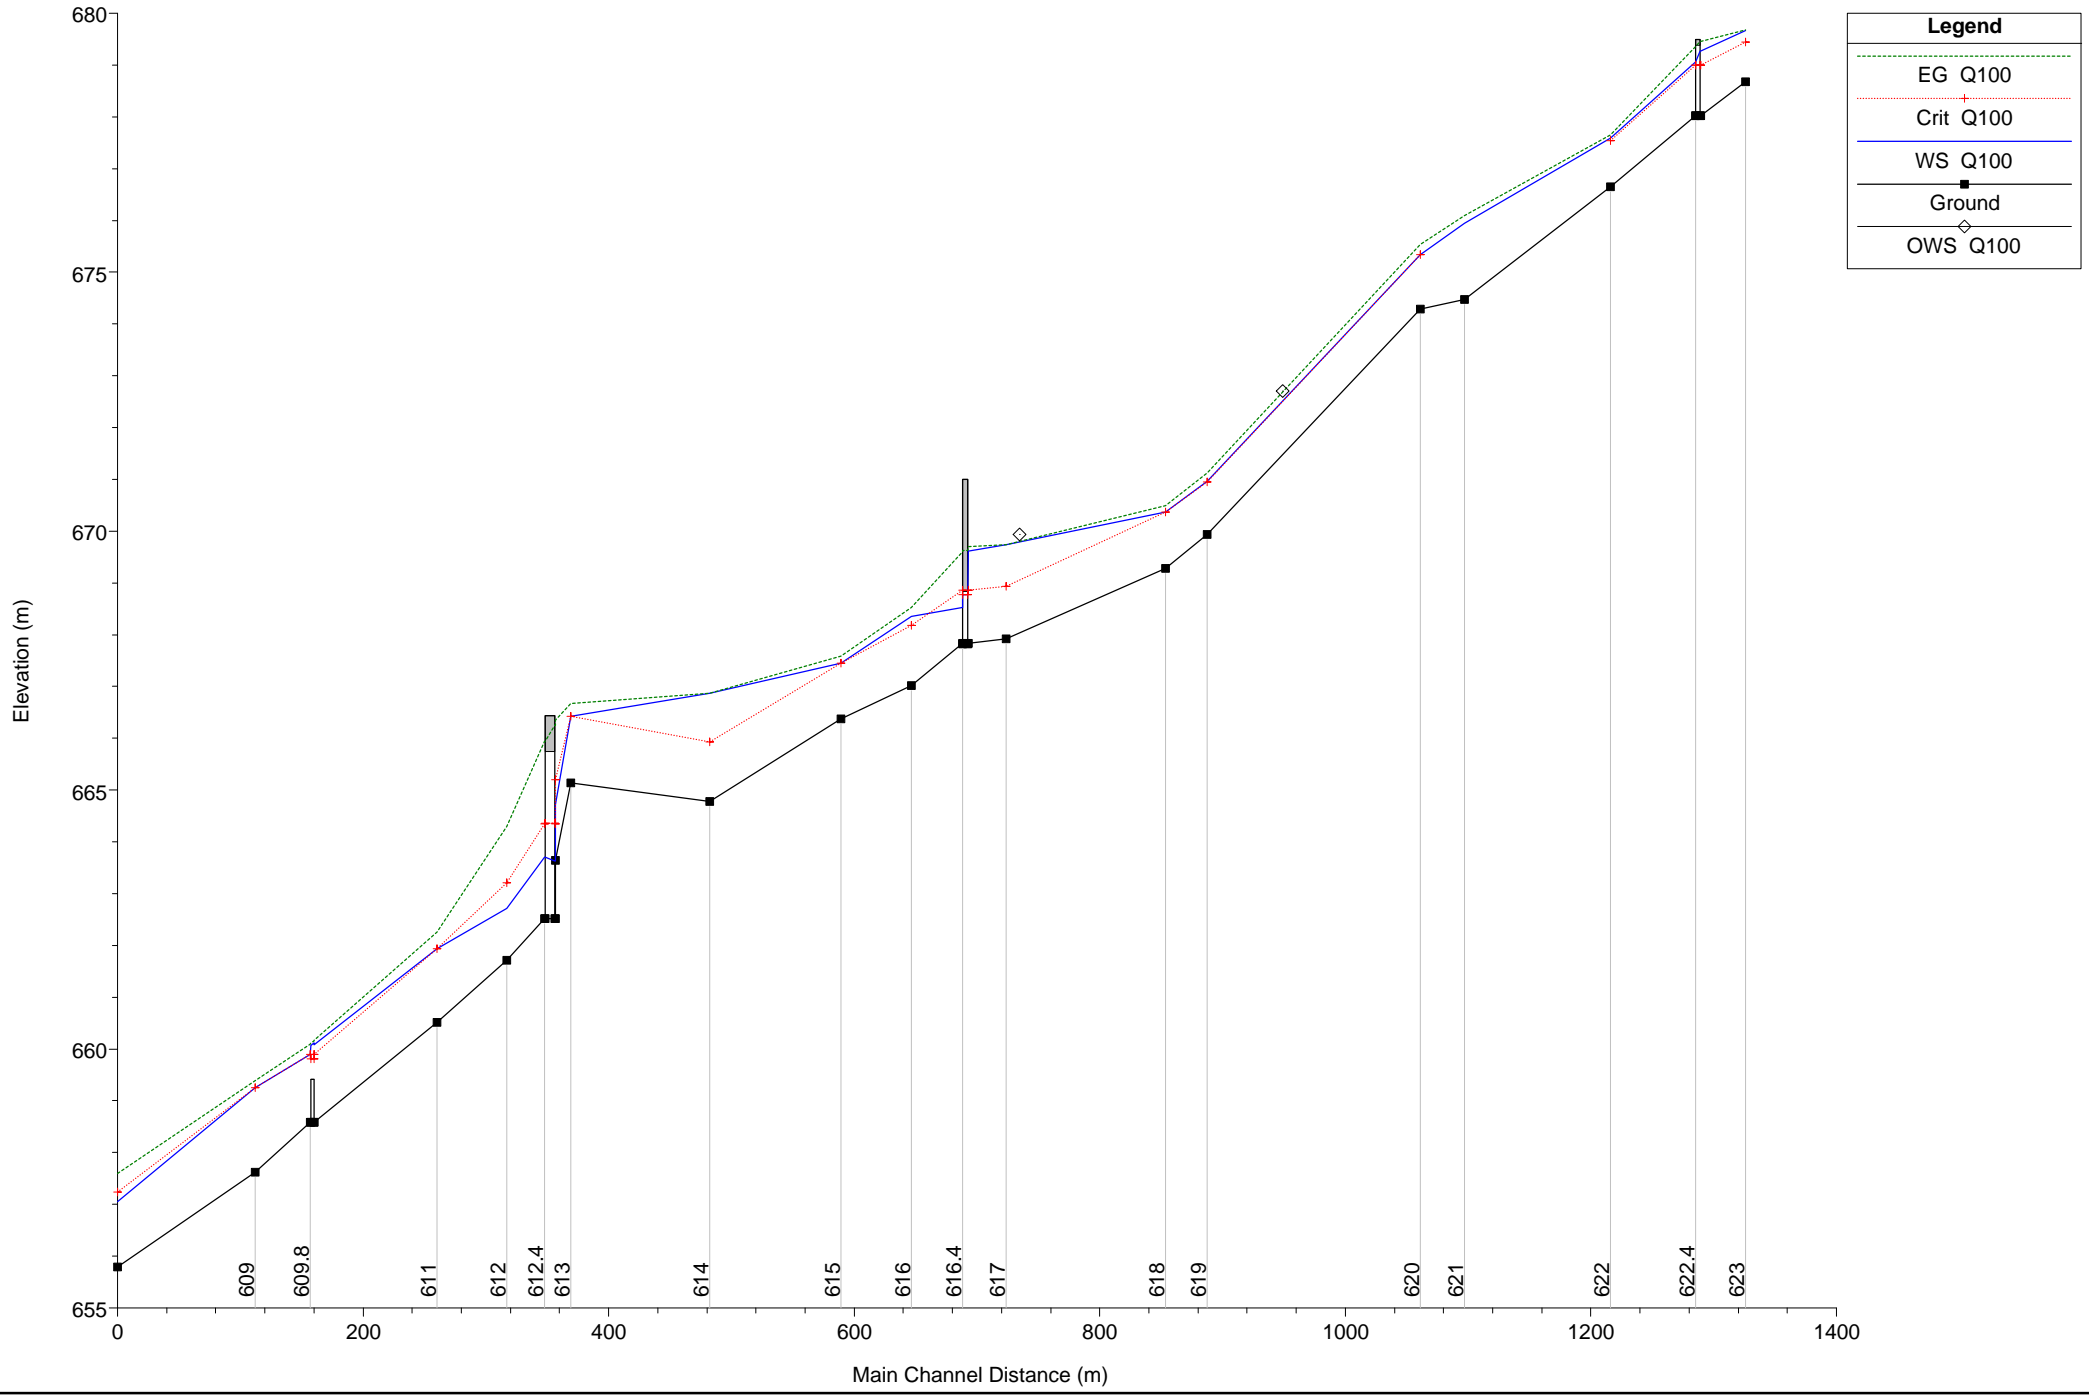

gourny Plan: Plan 01
Geom: GEA_gourny Petit Volvon

Orzon Plan: Plan 01

Legend	
EG Q100	(Green dashed line)
Crit Q100	(Red dotted line with '+')
WS Q100	(Blue solid line)
Ground	(Black solid line with square)

volvon Plan: Plan 01
Geom: GEA_volvon Petit Volvon

volvon Plan: Plan 01
Geom: GEA_volvon