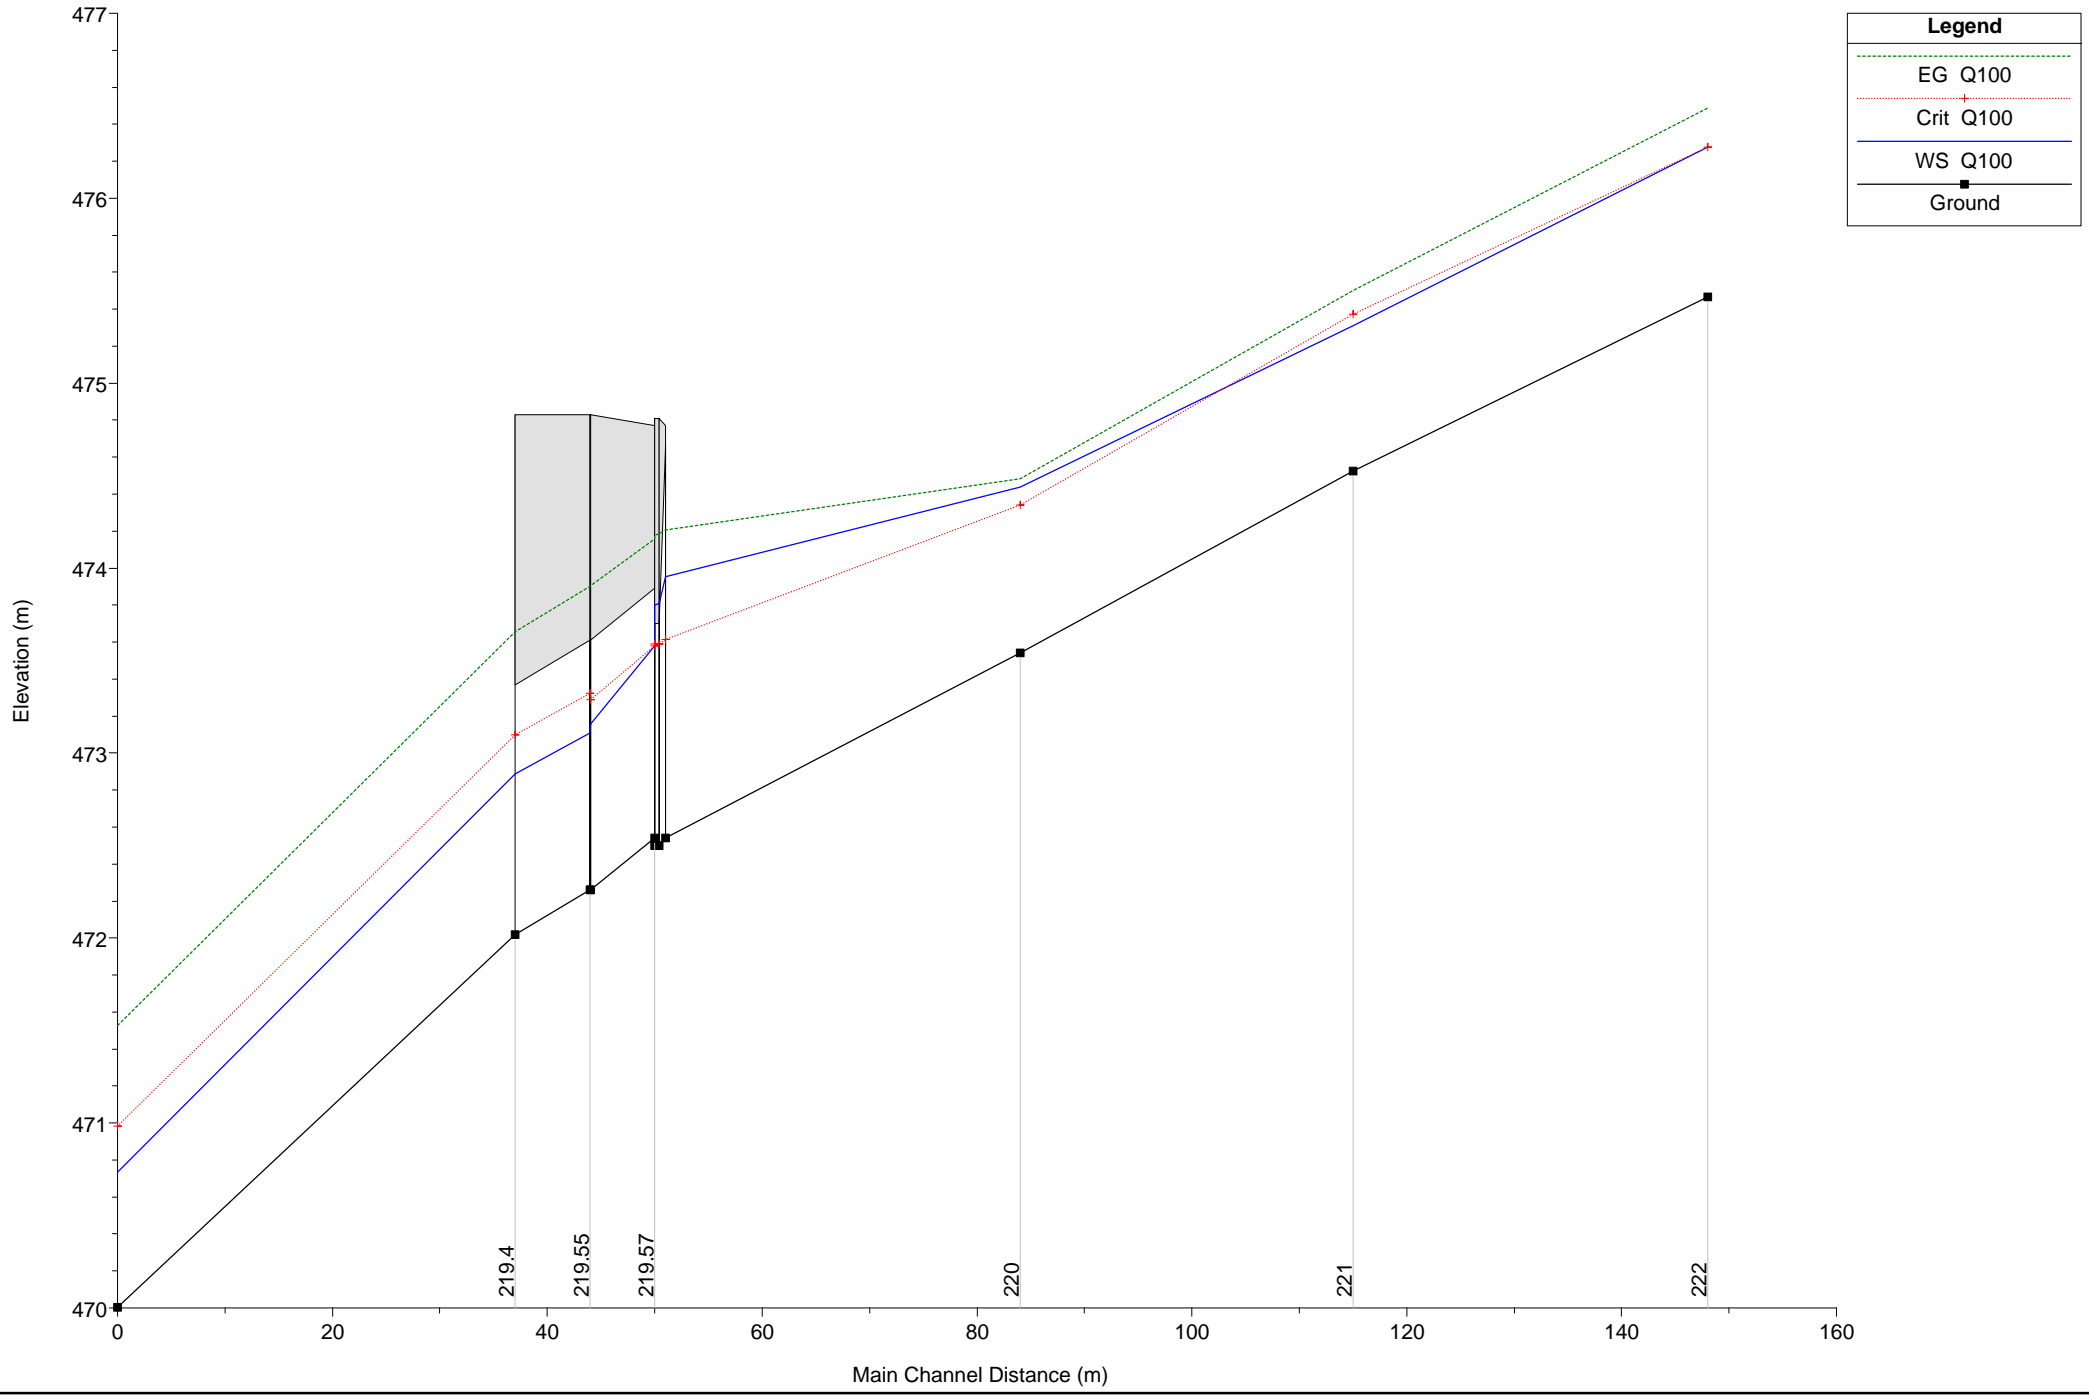

gourny Plan: Plan 01
Geom: GEA_gourny Petit Volvon

Orzon Plan: Plan 01

Legend	
EG Q100	(Green dashed line)
Crit Q100	(Red dotted line with '+')
WS Q100	(Blue solid line)
Ground	(Black solid line with square)

volvon Plan: Plan 01
Geom: GEA_volvon Petit Volvon

volvon Plan: Plan 01
Geom: GEA_volvon